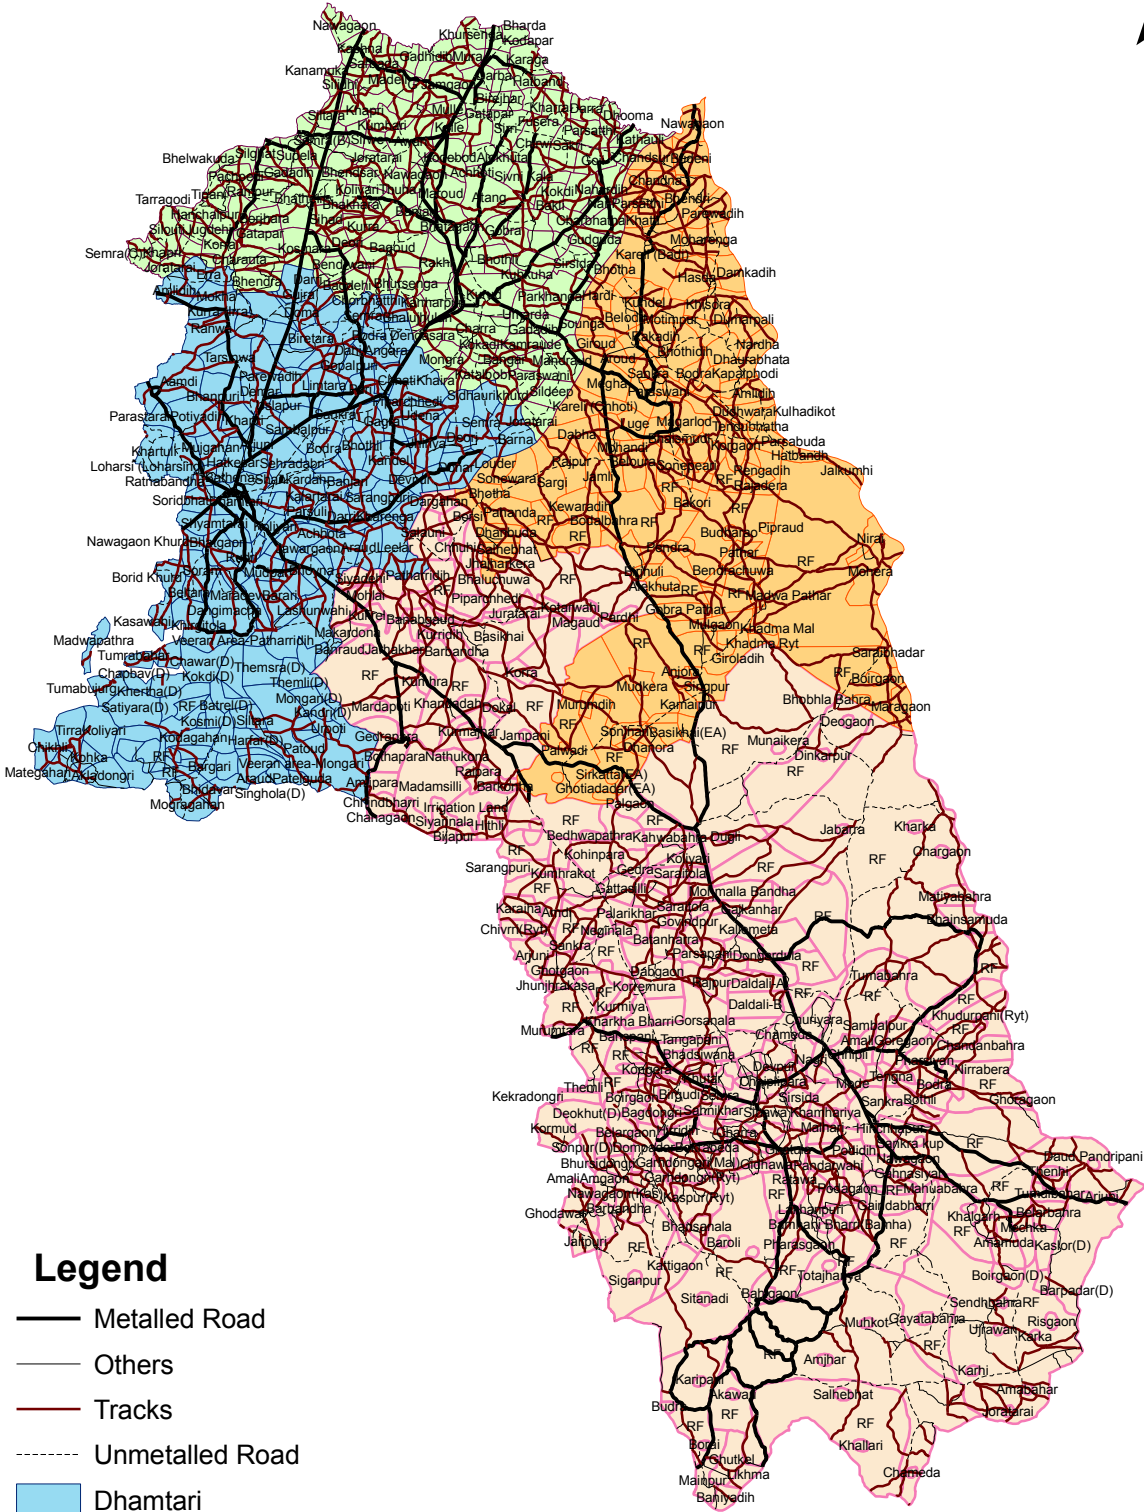

Dhamtari District Road Network

Legend

- Metalled Road
- Others
- Tracks
- Unmetalled Road
- Dhamtari
- Kurud
- Magarlod
- Nagri